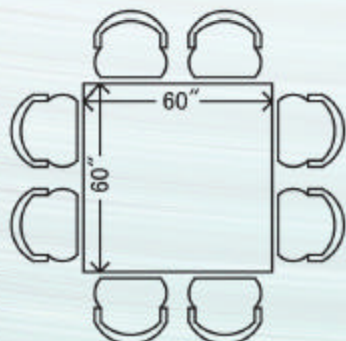

## SEATING REFERENCE CHARTS

42" Diameter

60" Diameter

72" Diameter

42"X42" Rectangle

36"X72" Rectangle

60"X60" Rectangle

48"X120" Rectangle

## SEATING REFERENCE CHARTS

54" Pentagon

54" Hexagon

54" Octagon

48"X96" Oval

48"X96" Boat Shape

48"X96" Racetrack Oval