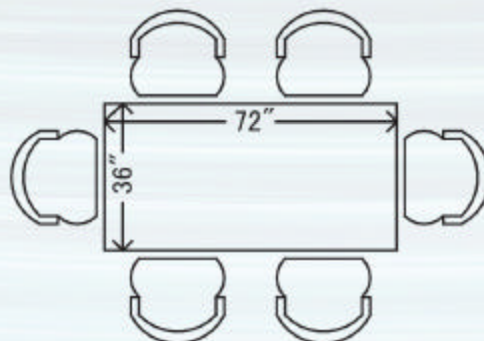

## SEATING REFERENCE CHARTS

42" Diameter

60" Diameter

72" Diameter

42"X42" Rectangle

36"X72" Rectangle

60"X60" Rectangle

48"X120" Rectangle

## SEATING REFERENCE CHARTS

54" Pentagon

54" Hexagon

54" Octagon

48"X96" Oval

48"X96" Boat Shape

48"X96" Racetrack Oval