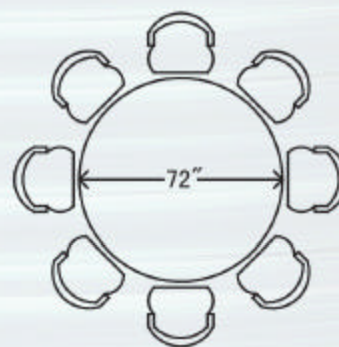

## SEATING REFERENCE CHARTS

42" Diameter

60" Diameter

72" Diameter

42"X42" Rectangle

36"X72" Rectangle

60"X60" Rectangle

48"X120" Rectangle

## SEATING REFERENCE CHARTS

54" Pentagon

54" Hexagon

54" Octagon

48"X96" Oval

48"X96" Boat Shape

48"X96" Racetrack Oval