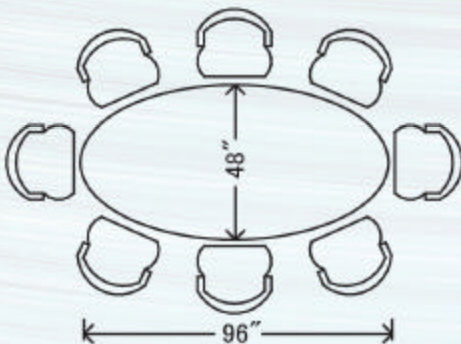

## SEATING REFERENCE CHARTS

42" Diameter

60" Diameter

72" Diameter

42"X42" Rectangle

36"X72" Rectangle

60"X60" Rectangle

48"X120" Rectangle

## SEATING REFERENCE CHARTS

54" Pentagon

54" Hexagon

54" Octagon

48"X96" Oval

48"X96" Boat Shape

48"X96" Racetrack Oval