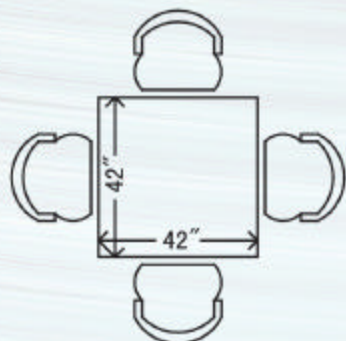

## SEATING REFERENCE CHARTS

42" Diameter

60" Diameter

72" Diameter

42"X42" Rectangle

36"X72" Rectangle

60"X60" Rectangle

48"X120" Rectangle

## SEATING REFERENCE CHARTS

54" Pentagon

54" Hexagon

54" Octagon

48"X96" Oval

48"X96" Boat Shape

48"X96" Racetrack Oval