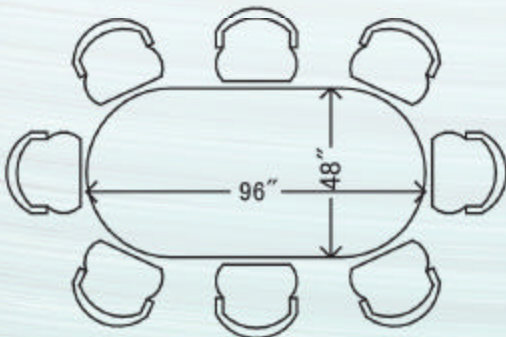

## SEATING REFERENCE CHARTS

42" Diameter

60" Diameter

72" Diameter

42"X42" Rectangle

36"X72" Rectangle

60"X60" Rectangle

48"X120" Rectangle

## SEATING REFERENCE CHARTS

54" Pentagon

54" Hexagon

54" Octagon

48"X96" Oval

48"X96" Boat Shape

48"X96" Racetrack Oval