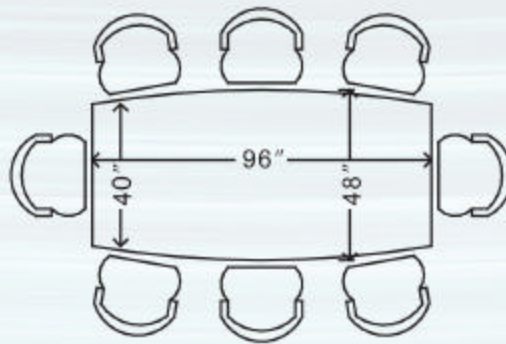

## SEATING REFERENCE CHARTS

42" Diameter

60" Diameter

72" Diameter

42"X42" Rectangle

36"X72" Rectangle

60"X60" Rectangle

48"X120" Rectangle

## SEATING REFERENCE CHARTS

54" Pentagon

54" Hexagon

54" Octagon

48"X96" Oval

48"X96" Boat Shape

48"X96" Racetrack Oval