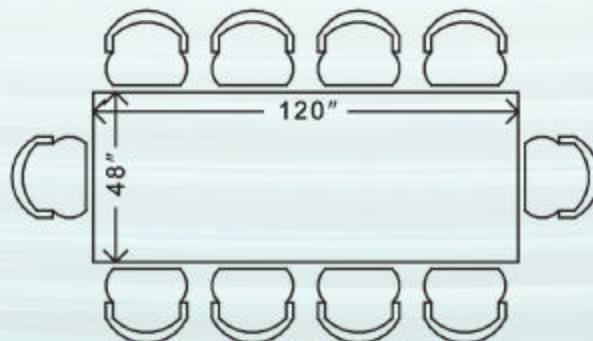

## SEATING REFERENCE CHARTS

42" Diameter

60" Diameter

72" Diameter

42"X42" Rectangle

36"X72" Rectangle

60"X60" Rectangle

48"X120" Rectangle

## SEATING REFERENCE CHARTS

54" Pentagon

54" Hexagon

54" Octagon

48"X96" Oval

48"X96" Boat Shape

48"X96" Racetrack Oval