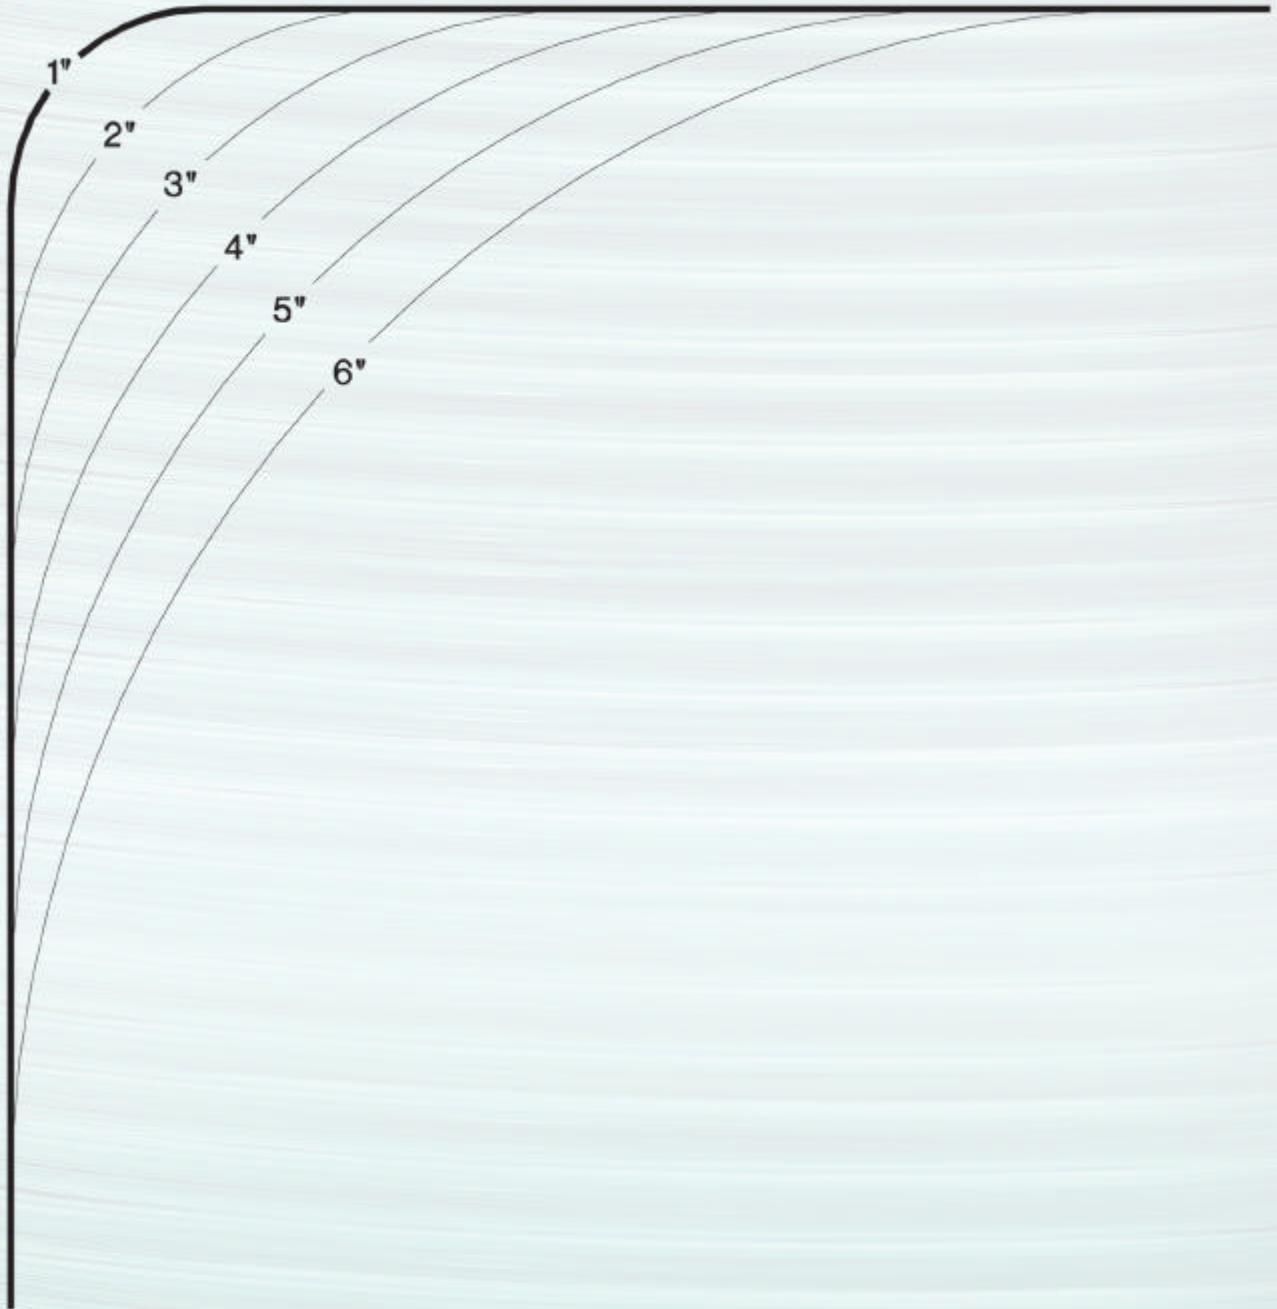

Custom Glass Fabricators

Clearly a Cut Above

RADIUS CORNER GUIDE

Pattern NOT to scale

Tel: 562-529-2300 • Fax: 562-529-3555 • www.customglass.us