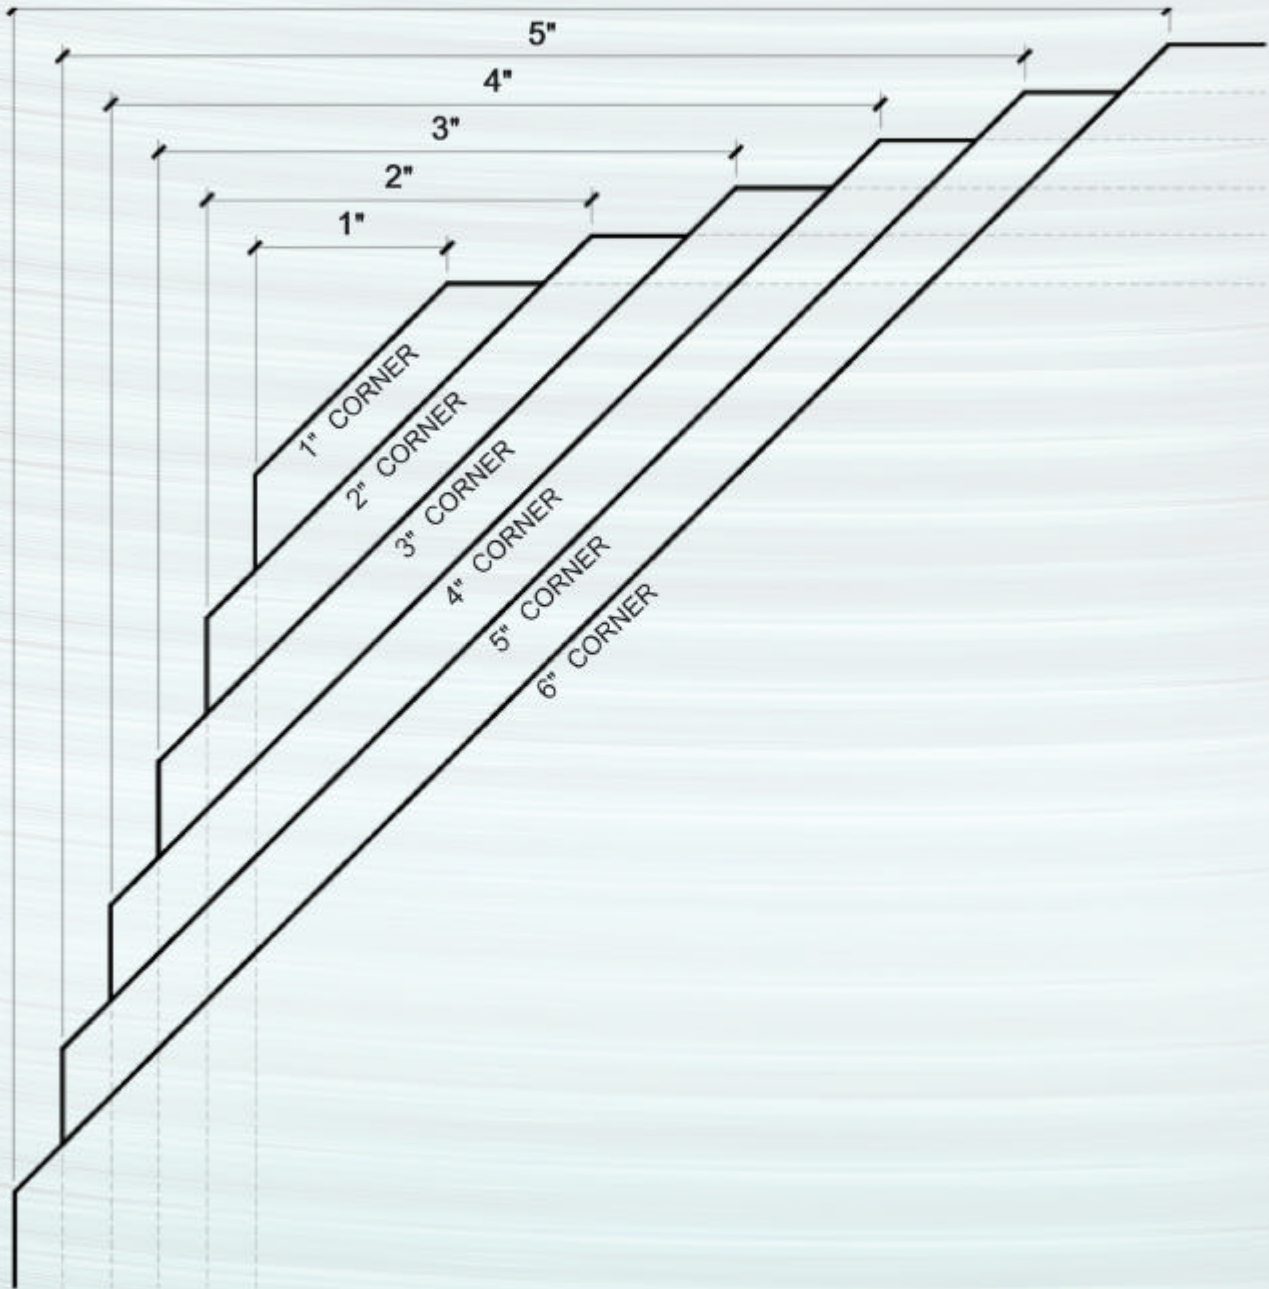

Custom Glass Fabricators

Clearly a Cut Above

CUT CORNER GUIDE

Pattern NOT to scale

Tel: 562-529-2300 • Fax: 562-529-3555 * www.customglass.us